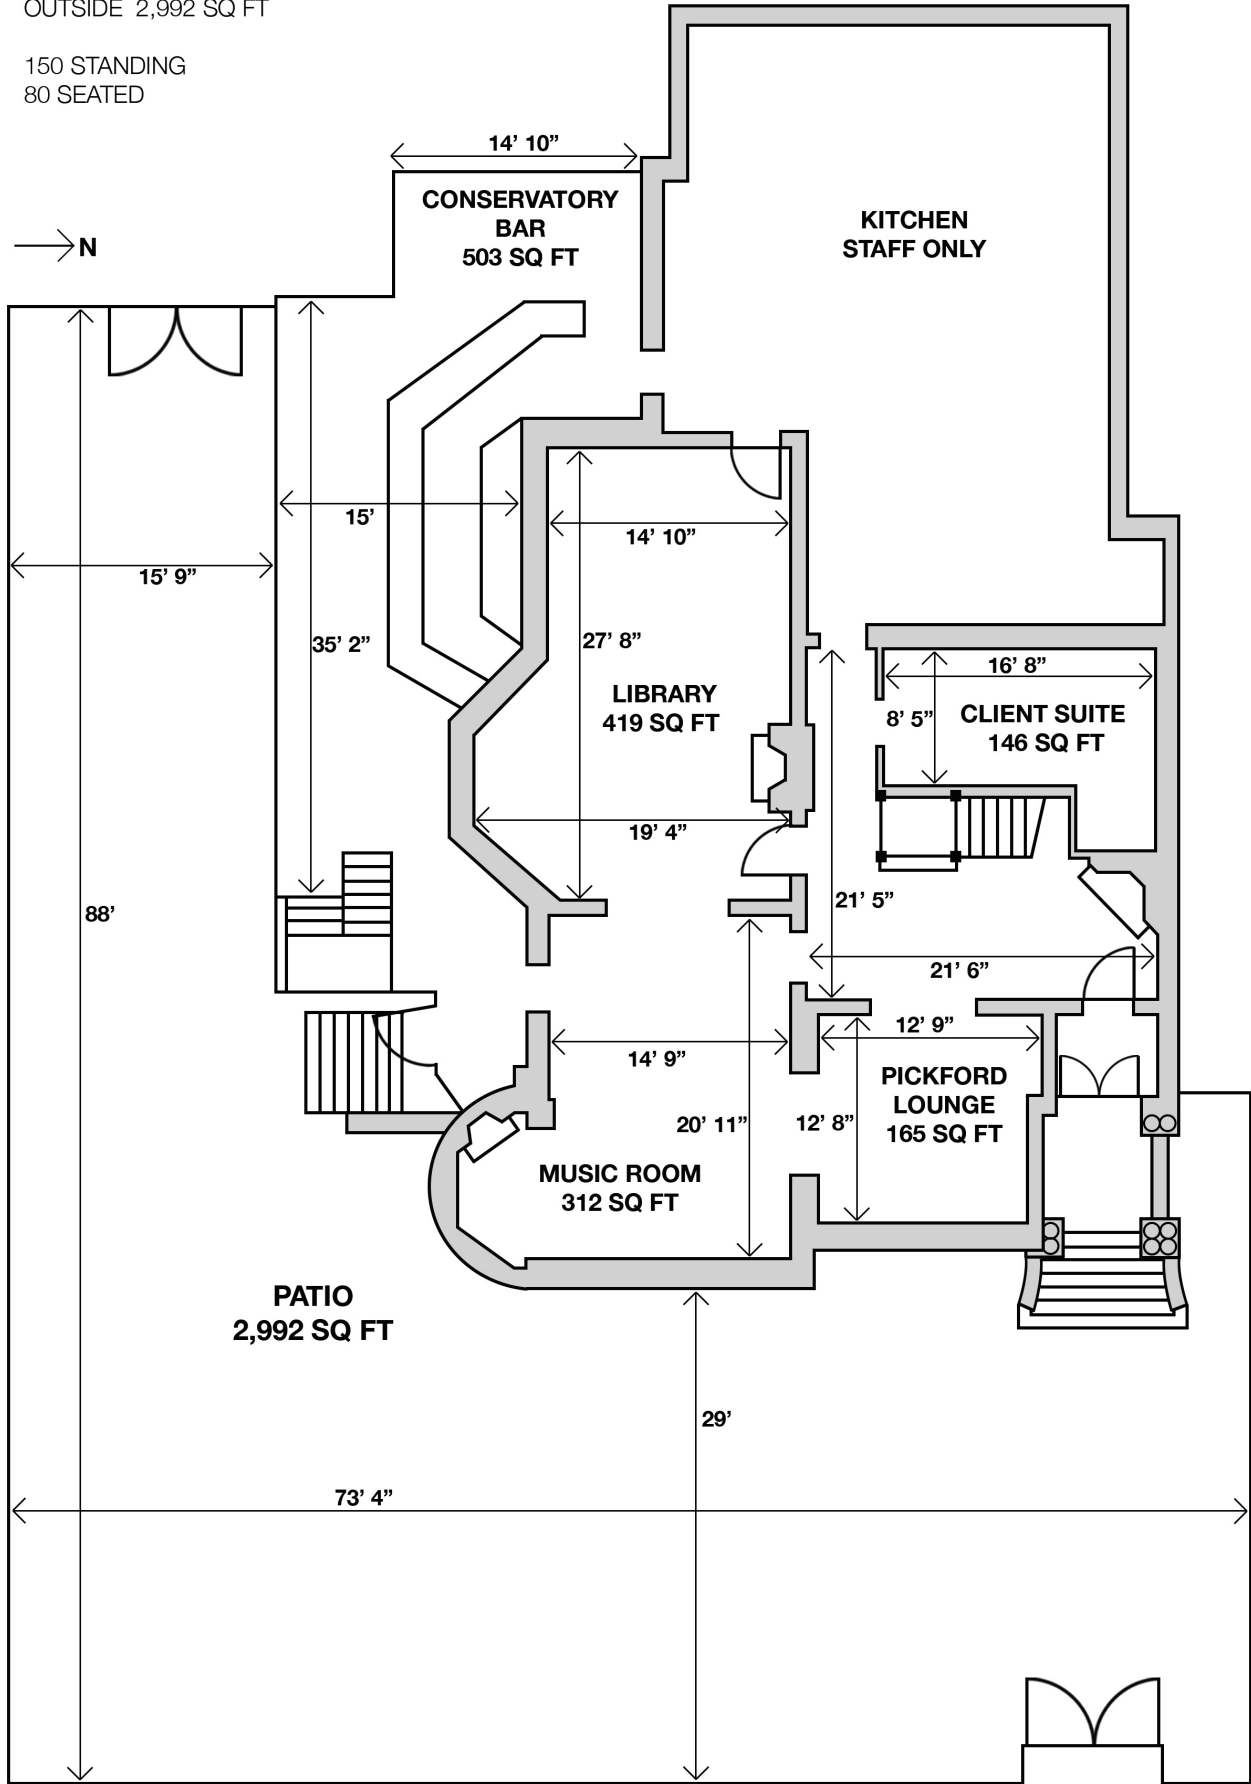

BERKELEY BICYCLE CLUB

504 JARVIS ST.

INSIDE 1,820 SQ FT

OUTSIDE 2,992 SQ FT

150 STANDING

80 SEATED

JARVIS ST.